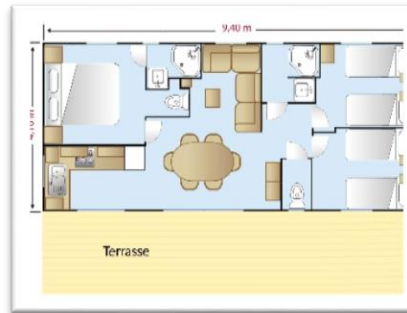

## Accommodation

- Interior : 39m<sup>2</sup>
- Terrace : 27m<sup>2</sup>
- Plot with grass
- Pets allowed for free
- 6 persons
- 2 car park spaces

## Living Room

- Sofa
- TV
- Table with chairs
- Heater

## Room 1

- Double bed 160 x 200
- Wardrobe and storage space
- Shower
- Washbasin
- Toilets

## Room 2

- 2 single beds
- Storage space
- heater