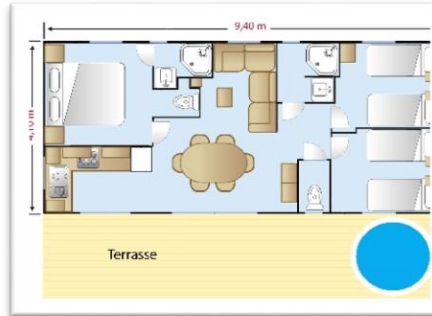

Large Spa Mobile home

3 bedrooms – 6 persons

Accommodation

- Interior : 39m²
- Terrace : 27m²
- Plot with grass
- Pets allowed for free
- 6 persons
- 2 car park places

Living Room

- Sofa
- TV
- Table with chairs
- Heater

- Double bed 160 x 200
- Wardrobe and storage space
- Shower
- Washbasin
- Toilets

Room 2

- 2 single beds (included 1 trundle)
- Storage space
- Heater

Room 3

- 2 single beds
- Storage space
- Heater

Exterior